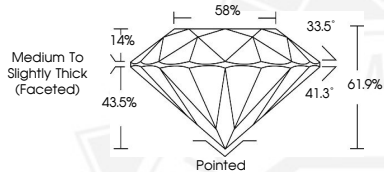

July 23, 2025

**IGI Report Number
ROUND BRILLIANT
NATURAL DIAMOND
4.74 - 4.76 X 2.94 MM**

Carat Weight **0.41 CARAT**
Color Grade **G**
Clarity Grade **SI 2**
Cut Grade **EXCELLENT**
Polish **EXCELLENT**
Symmetry **EXCELLENT**
Fluorescence **STRONG**
Inscription(s)

July 23, 2025

**IGI Report Number
ROUND BRILLIANT
NATURAL DIAMOND
4.74 - 4.76 X 2.94 MM**

Carat Weight **0.41 CARAT**
Color Grade **G**
Clarity Grade **SI 2**
Cut Grade **EXCELLENT**
Polish **EXCELLENT**
Symmetry **EXCELLENT**
Fluorescence **STRONG**
Inscription(s)