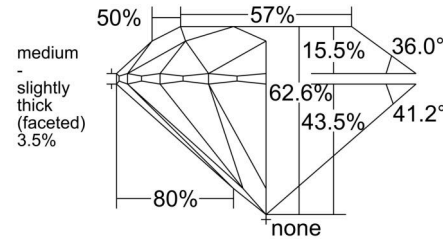

Verify this report at GIA.edu

GIA NATURAL DIAMOND GRADING REPORT

May 02, 2025
 GIA Report Number
 Shape and Cutting Style **Round Brilliant**
 Measurements **8.87 - 8.92 x 5.57 mm**

GRADING RESULTS

Carat Weight **2.73 carat**
 Color Grade **F**
 Clarity Grade **VS1**
 Cut Grade **Excellent**

ADDITIONAL GRADING INFORMATION

Polish **Excellent**
 Symmetry **Excellent**
 Fluorescence **Very Strong Blue**
 Inscription(s): GIA

PROPORTIONS

Profile to actual proportions

CLARITY CHARACTERISTICS

KEY TO SYMBOLS*

- Crystal
- ~ Feather

* Red symbols denote internal characteristics (inclusions). Green or black symbols denote external characteristics (blemishes). Diagram is an approximate representation of the diamond, and symbols shown indicate type, position, and approximate size of clarity characteristics. All clarity characteristics may not be shown. Details of finish are not shown.