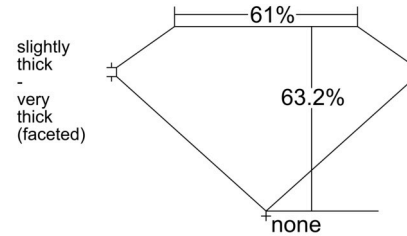

GIA NATURAL DIAMOND GRADING REPORT

March 22, 2025

GIA Report Number

Shape and Cutting Style Oval Brilliant

Measurements 7.78 x 5.64 x 3.57 mm

GRADING RESULTS

Carat Weight 1.00 carat

Color Grade I

Clarity Grade SI1

ADDITIONAL GRADING INFORMATION

Polish Excellent

Symmetry Excellent

Fluorescence None

Inscription(s): GIA

Comments: Additional clouds, pinpoints and surface graining are not shown.

PROPORTIONS

Profile not to actual proportions

CLARITY CHARACTERISTICS

KEY TO SYMBOLS*

- Crystal
- Cloud
- ~ Feather
- ~ Twinning Wisp
- Cavity
- ~ Indented Natural
- / Needle

* Red symbols denote internal characteristics (inclusions). Green or black symbols denote external characteristics (blemishes). Diagram is an approximate representation of the diamond, and symbols shown indicate type, position, and approximate size of clarity characteristics. All clarity characteristics may not be shown. Details of finish are not shown.