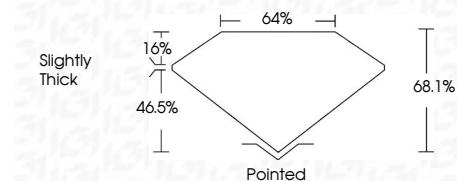

ELECTRONIC COPY

Report verification at igi.org

May 8, 2026

IGI Report Number

Description LABORATORY GROWN DIAMOND

Shape and Cutting Style CUT CORNERED RECTANGULAR MODIFIED BRILLIANT

Measurements 12.83 X 8.36 X 5.69 MM

GRADING RESULTS

Carat Weight 5.56 CARATS

Color Grade FANCY VIVID PINK

Clarity Grade VVS 2

ADDITIONAL GRADING INFORMATION

Polish EXCELLENT

Symmetry EXCELLENT

Fluorescence SLIGHT

Inscription(s) IGI

Comments: This Laboratory Grown Diamond was created by Chemical Vapor Deposition (CVD) growth process. Indications of post-growth treatment.

May 8, 2026	IGI Report No	CUT CORNERED RECT. MODIFIED BRILLIANT
12.83 X 8.36 X 5.69 MM	5.56 CARATS	FANCY VIVID PINK
Depth 68.1%	Color Grade FANCY VIVID PINK	Clarity Grade VVS 2
Table 46.5%	Measurements 12.83 X 8.36 X 5.69 MM	Grades Slightly Thick
Polish EXCELLENT	Culet Pointed	Symmetry EXCELLENT
Fluorescence SLIGHT	Inscription(s) IGI	

Shape and Cutting Style CUT CORNERED RECTANGULAR MODIFIED BRILLIANT
Measurements 12.83 X 8.36 X 5.69 MM

GRADING RESULTS

Carat Weight 5.56 CARATS
Color Grade FANCY VIVID PINK
Clarity Grade VVS 2

ADDITIONAL GRADING INFORMATION