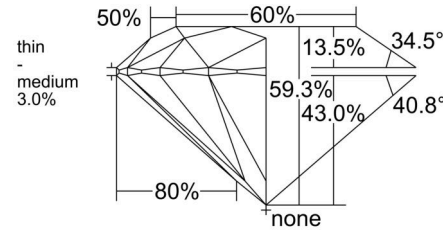

Verify this report at GIA.edu

GIA NATURAL DIAMOND GRADING REPORT

December 10, 2025
 GIA Report Number
 Shape and Cutting Style **Round Brilliant**
 Measurements **10.87 - 10.89 x 6.45 mm**

GRADING RESULTS

Carat Weight **4.63 carat**
 Color Grade **I**
 Clarity Grade **VVS2**
 Cut Grade **Excellent**

ADDITIONAL GRADING INFORMATION

Polish **Excellent**
 Symmetry **Excellent**
 Fluorescence **Faint**
 Inscription(s): GIA

PROPORTIONS

Profile to actual proportions

CLARITY CHARACTERISTICS

KEY TO SYMBOLS*

-  Needle
-  Pinpoint

* Red symbols denote internal characteristics (inclusions). Green or black symbols denote external characteristics (blemishes). Diagram is an approximate representation of the diamond, and symbols shown indicate type, position, and approximate size of clarity characteristics. All clarity characteristics may not be shown. Details of finish are not shown.