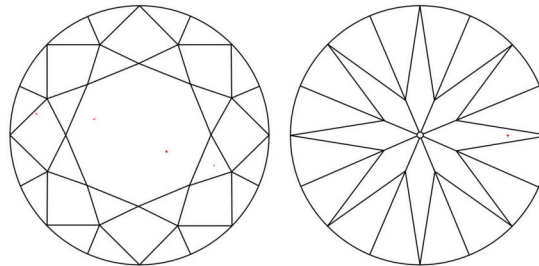

Verify this report at GIA.edu

GIA NATURAL DIAMOND GRADING REPORT

December 10, 2025
 GIA Report Number
 Shape and Cutting Style **Round Brilliant**
 Measurements **10.87 - 10.89 x 6.45 mm**

GRADING RESULTS

Carat Weight **4.63 carat**
 Color Grade **I**
 Clarity Grade **VVS2**
 Cut Grade **Excellent**

ADDITIONAL GRADING INFORMATION

Polish **Excellent**
 Symmetry **Excellent**
 Fluorescence **Faint**
 Inscription(s): GIA

PROPORTIONS

Profile to actual proportions

CLARITY CHARACTERISTICS

KEY TO SYMBOLS*

-  Needle
-  Pinpoint

* Red symbols denote internal characteristics (inclusions). Green or black symbols denote external characteristics (blemishes). Diagram is an approximate representation of the diamond, and symbols shown indicate type, position, and approximate size of clarity characteristics. All clarity characteristics may not be shown. Details of finish are not shown.