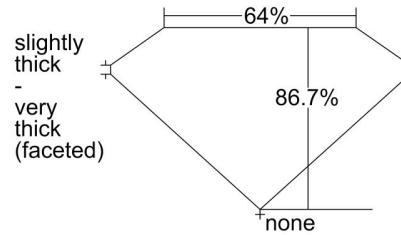

Verify this report at GIA.edu

GIA NATURAL DIAMOND GRADING REPORT

September 29, 2021

GIA Report Number

Shape and Cutting Style **Cushion Modified Brilliant**

Measurements **5.95 x 5.44 x 4.72 mm**

GRADING RESULTS

Carat Weight **1.21 carat**

Color Grade **J**

Clarity Grade **VS1**

ADDITIONAL GRADING INFORMATION

Polish **Excellent**

Symmetry **Very Good**

Fluorescence **Strong Blue**

Inscription(s): GIA

Comments: Additional pinpoints, internal graining and surface graining are not shown.

PROPORTIONS

Profile not to actual proportions

CLARITY CHARACTERISTICS

KEY TO SYMBOLS*

-  Feather
-  Pinpoint

GRADING SCALES