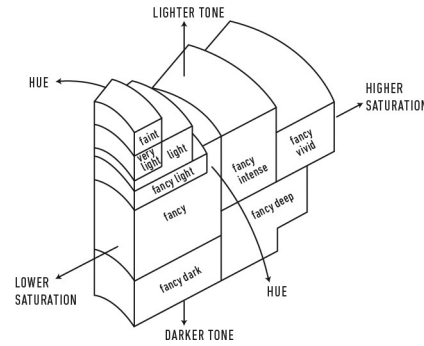

Carat Weight 1.28 carat

Color Grade Fancy Black*

Color Origin Treated

Color Distribution Even

Inscription(s): TREATED COLOR

* This diamond has been treated by one or more processes to change its color.

ADDITIONAL INFORMATION

GIA COLORED DIAMOND SCALE

Illustration of GIA fancy color grade interrelationships

reportcheck.gia.edu

The results documented in this report refer only to the diamond described, and were obtained using the techniques and equipment available to GIA at the time of examination. This report is not a guarantee or valuation. For additional information and important limitations and disclaimers, please see GIA.edu/terms or call +1 800 421 7250 or +1 760 603 4500. ©2023 Gemological Institute of America, Inc.