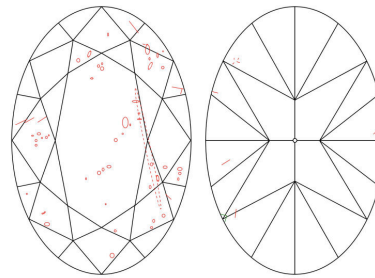

GIA NATURAL DIAMOND GRADING REPORT

January 17, 2022
 GIA Report Number
 Shape and Cutting Style Oval Brilliant
 Measurements 13.43 x 9.58 x 5.65 mm

GRADING RESULTS

Carat Weight 5.03 carat
 Color Grade E
 Clarity Grade SI2

Profile not to actual proportions

CLARITY CHARACTERISTICS

KEY TO SYMBOLS*

- Crystal
- ◊ Natural
- ⊙ Cloud
- ~ Feather
- ∖ Needle

* Red symbols denote internal characteristics (inclusions). Green or black symbols denote external characteristics (blemishes). Diagram is an approximate representation of the diamond, and symbols shown indicate type, position, and approximate size of clarity characteristics. All clarity characteristics may not be shown. Details of finish are not shown.