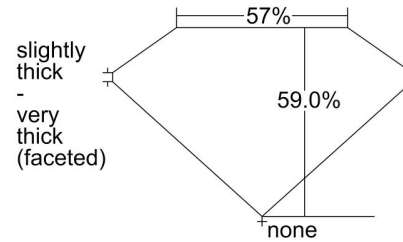

GIA NATURAL DIAMOND GRADING REPORT

January 17, 2022
 GIA Report Number
 Shape and Cutting Style Oval Brilliant
 Measurements 13.43 x 9.58 x 5.65 mm

GRADING RESULTS

Carat Weight 5.03 carat
 Color Grade E
 Clarity Grade SI2

Profile not to actual proportions

CLARITY CHARACTERISTICS

KEY TO SYMBOLS*

- Crystal
- ◊ Natural
- ⊙ Cloud
- ~ Feather
- ∖ Needle

* Red symbols denote internal characteristics (inclusions). Green or black symbols denote external characteristics (blemishes). Diagram is an approximate representation of the diamond, and symbols shown indicate type, position, and approximate size of clarity characteristics. All clarity characteristics may not be shown. Details of finish are not shown.