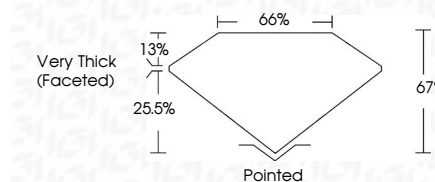

KEY TO SYMBOLS

Red symbols indicate internal characteristics.
Green symbols indicate external characteristics.

COLOR

D E F G H I J Faint Very Light Light

CLARITY

IF	VS ¹⁻²	VS ¹⁻²	SI ¹⁻²	I ¹⁻³
Internally Flawless	Very Very Slightly Included	Very Slightly Included	Slightly Included	Included

August 10, 2024
IGI Report Number
Description **LABORATORY GROWN DIAMOND**
Shape and Cutting Style **OVAL MODIFIED BRILLIANT**
Measurements **8.71 X 5.37 X 3.60 MM**
GRADING RESULTS
Carat Weight **1.33 CARAT**
Color Grade **FANCY INTENSE BLUE**
Clarity Grade **VS 1**