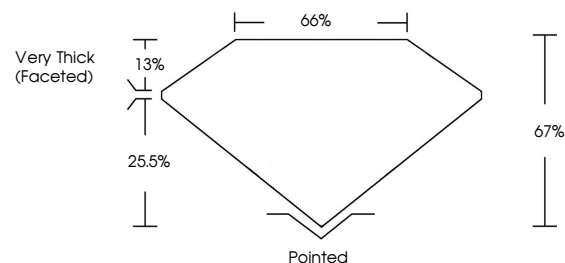

GRADING RESULTS

Carat Weight **1.33 CARAT**
Color Grade **FANCY INTENSE BLUE**
Clarity Grade **VS 1**

ADDITIONAL GRADING INFORMATION

Polish **EXCELLENT**
Symmetry **VERY GOOD**
Fluorescence **NONE**

Inscription(s)

Comments: This Laboratory Grown Diamond was created by Chemical Vapor Deposition (CVD) growth process.
Indications of post-growth treatment.

Secondary color: Green

PROPORTIONS

Sample Image Used

CLARITY CHARACTERISTICS

KEY TO SYMBOLS

Red symbols indicate internal characteristics.
Green symbols indicate external characteristics.

COLOR

D E F G H I J Faint Very Light Light

CLARITY

IF	VS ¹⁻²	VS ¹⁻²	SI ¹⁻²	I ¹⁻³
Internally Flawless	Very Very Slightly Included	Very Slightly Included	Slightly Included	Included

August 10, 2024
IGI Report Number
Description **LABORATORY GROWN DIAMOND**
Shape and Cutting Style **OVAL MODIFIED BRILLIANT**
Measurements **8.71 X 5.37 X 3.60 MM**
GRADING RESULTS
Carat Weight **1.33 CARAT**
Color Grade **FANCY INTENSE BLUE**
Clarity Grade **VS 1**