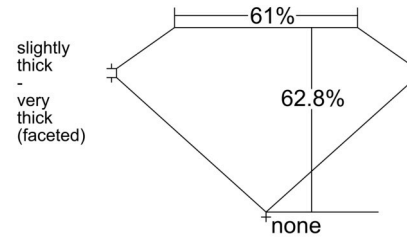

Verify this report at GIA.edu

GIA NATURAL DIAMOND GRADING REPORT

March 18, 2026
 GIA Report Number
 Shape and Cutting Style **Marquise Brilliant**
 Measurements **10.28 x 5.24 x 3.30 mm**

GRADING RESULTS

Carat Weight **1.01 carat**
 Color Grade **G**
 Clarity Grade **VS2**

ADDITIONAL GRADING INFORMATION

Polish **Excellent**
 Symmetry **Very Good**
 Fluorescence **Strong Blue**
 Inscription(s): GIA

Comments: Additional clouds are not shown. Additional pinpoints are not shown.

PROPORTIONS

Profile not to actual proportions

CLARITY CHARACTERISTICS

KEY TO SYMBOLS*

-  Feather
-  Crystal
-  Cloud
-  Pinpoint

* Red symbols denote internal characteristics (inclusions). Green or black symbols denote external characteristics (blemishes). Diagram is an approximate representation of the diamond, and symbols shown indicate type, position, and approximate size of clarity characteristics. All clarity characteristics may not be shown. Details of finish are not shown.