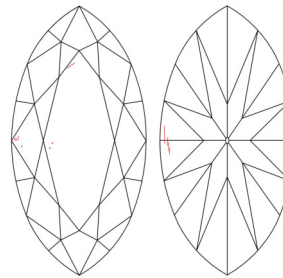

Verify this report at GIA.edu

GIA NATURAL DIAMOND GRADING REPORT

March 18, 2026
 GIA Report Number
 Shape and Cutting Style **Marquise Brilliant**
 Measurements **10.28 x 5.24 x 3.30 mm**

GRADING RESULTS

Carat Weight **1.01 carat**
 Color Grade **G**
 Clarity Grade **VS2**

ADDITIONAL GRADING INFORMATION

Polish **Excellent**
 Symmetry **Very Good**
 Fluorescence **Strong Blue**
 Inscription(s): GIA

Comments: Additional clouds are not shown. Additional pinpoints are not shown.

PROPORTIONS

Profile not to actual proportions

CLARITY CHARACTERISTICS

KEY TO SYMBOLS*

-  Feather
-  Crystal
-  Cloud
-  Pinpoint

* Red symbols denote internal characteristics (inclusions). Green or black symbols denote external characteristics (blemishes). Diagram is an approximate representation of the diamond, and symbols shown indicate type, position, and approximate size of clarity characteristics. All clarity characteristics may not be shown. Details of finish are not shown.