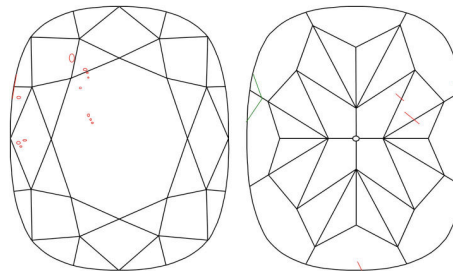

#### GIA COLORED DIAMOND SCALE

Illustration of GIA fancy color grade interrelationships

#### GIA CLARITY SCALE

FLAWLESS
INTERNALLY FLAWLESS
VVS <sub>1</sub>
VVS <sub>2</sub>
VS <sub>1</sub>
VS <sub>2</sub>
SI <sub>1</sub>
SI <sub>2</sub>
I <sub>1</sub>
I <sub>2</sub>
I <sub>3</sub>

#### CLARITY CHARACTERISTICS