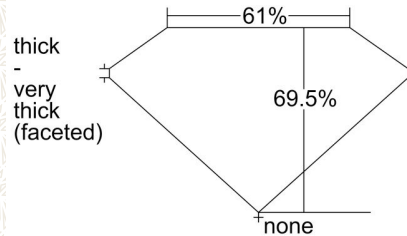

### GIA NATURAL COLORED DIAMOND REPORT

September 11, 2023

Report Type ..... Grading Report

GIA Report Number .....

Shape and Cutting Style ..... Cushion Modified Brilliant

Measurements ..... 4.75 x 4.45 x 3.10 mm

Carat Weight ..... 0.54 carat

Color Grade ..... Fancy Dark Gray-Yellowish Green

Color Origin ..... Natural

Color Distribution ..... Even

Clarity Grade ..... VS2

Proportions:

Profile not to actual proportions