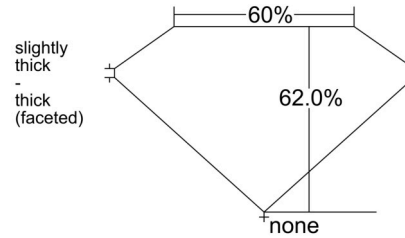

GIA NATURAL DIAMOND GRADING REPORT

April 04, 2025
 GIA Report Number *****96404
 Shape and Cutting Style Oval Brilliant
 Measurements 8.52 x 6.00 x 3.72 mm

GRADING RESULTS

Carat Weight 1.21 carat
 Color Grade H
 Clarity Grade VS1

ADDITIONAL GRADING INFORMATION

Polish Excellent
 Symmetry Excellent
 Fluorescence None
 Inscription(s): GIA *****96404
 Comments: Additional pinpoints are not shown.

PROPORTIONS

Profile not to actual proportions

CLARITY CHARACTERISTICS

KEY TO SYMBOLS*

- Feather
- Needle
- Pinpoint

* Red symbols denote internal characteristics (inclusions). Green or black symbols denote external characteristics (blemishes). Diagram is an approximate representation of the diamond, and symbols shown indicate type, position, and approximate size of clarity characteristics. All clarity characteristics may not be shown. Details of finish are not shown.