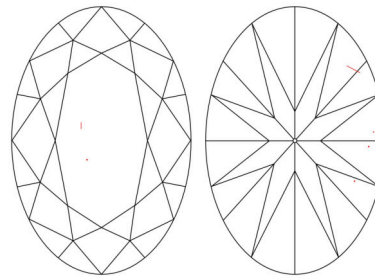

GIA NATURAL DIAMOND GRADING REPORT

April 04, 2025
 GIA Report Number *****96404
 Shape and Cutting Style Oval Brilliant
 Measurements 8.52 x 6.00 x 3.72 mm

GRADING RESULTS

Carat Weight 1.21 carat
 Color Grade H
 Clarity Grade VS1

ADDITIONAL GRADING INFORMATION

Polish Excellent
 Symmetry Excellent
 Fluorescence None
 Inscription(s): GIA *****96404
 Comments: Additional pinpoints are not shown.

PROPORTIONS

Profile not to actual proportions

CLARITY CHARACTERISTICS

KEY TO SYMBOLS*

- Feather
- Needle
- Pinpoint

* Red symbols denote internal characteristics (inclusions). Green or black symbols denote external characteristics (blemishes). Diagram is an approximate representation of the diamond, and symbols shown indicate type, position, and approximate size of clarity characteristics. All clarity characteristics may not be shown. Details of finish are not shown.