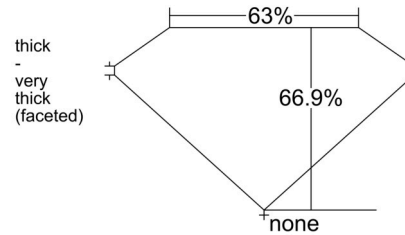

GIA NATURAL DIAMOND GRADING REPORT

 October 22, 2025
 GIA Report Number
 Shape and Cutting Style **Oval Brilliant**
 Measurements **7.27 x 5.63 x 3.76 mm**
GRADING RESULTS

 Carat Weight **1.01 carat**
 Color Grade **F**
 Clarity Grade **S12**
ADDITIONAL GRADING INFORMATION

 Polish **Very Good**
 Symmetry **Good**
 Fluorescence **None**

Inscription(s): GIA

Comments: Clouds are not shown. Additional pinpoint are not shown.

PROPORTIONS

Profile not to actual proportions

CLARITY CHARACTERISTICS

KEY TO SYMBOLS*

-  Feather
-  Crystal
-  Needle
-  Pinpoint
-  Natural

* Red symbols denote internal characteristics (inclusions). Green or black symbols denote external characteristics (blemishes). Diagram is an approximate representation of the diamond, and symbols shown indicate type, position, and approximate size of clarity characteristics. All clarity characteristics may not be shown. Details of finish are not shown.