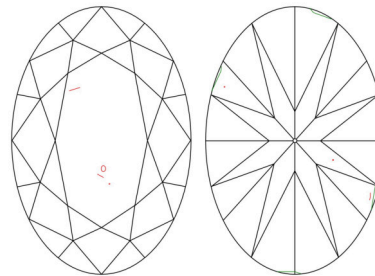

GIA NATURAL DIAMOND GRADING REPORT

 October 22, 2025
 GIA Report Number
 Shape and Cutting Style **Oval Brilliant**
 Measurements **7.27 x 5.63 x 3.76 mm**
GRADING RESULTS

 Carat Weight **1.01 carat**
 Color Grade **F**
 Clarity Grade **S12**
ADDITIONAL GRADING INFORMATION

 Polish **Very Good**
 Symmetry **Good**
 Fluorescence **None**

Inscription(s): GIA

Comments: Clouds are not shown. Additional pinpoint are not shown.

PROPORTIONS

Profile not to actual proportions

CLARITY CHARACTERISTICS

KEY TO SYMBOLS*

-  Feather
-  Crystal
-  Needle
-  Pinpoint
-  Natural

* Red symbols denote internal characteristics (inclusions). Green or black symbols denote external characteristics (blemishes). Diagram is an approximate representation of the diamond, and symbols shown indicate type, position, and approximate size of clarity characteristics. All clarity characteristics may not be shown. Details of finish are not shown.