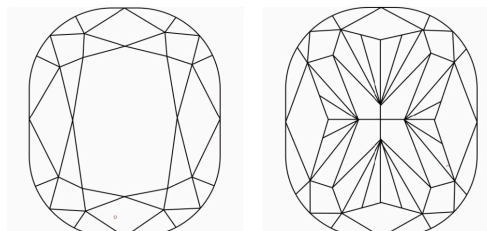

Measurements **11.35 X 7.37 X 4.87 MM**

**GRADING RESULTS**

Carat Weight **3.37 CARATS**

Color Grade **E**

Clarity Grade **VVS 2**

**ADDITIONAL GRADING INFORMATION**

Polish **EXCELLENT**

Symmetry **EXCELLENT**

Fluorescence **NONE**

Inscription(s)

Comments: This Laboratory Grown Diamond was created by Chemical Vapor Deposition (CVD) growth process. Type IIa

**PROPORTIONS**

Sample Image Used

**CLARITY CHARACTERISTICS**

**KEY TO SYMBOLS**

Red symbols indicate internal characteristics.  
Green symbols indicate external characteristics.

**COLOR**

D E F G H I J Faint Very Light Light

**CLARITY**

FL	IF	VVS <sup>1-2</sup>	VS <sup>1-2</sup>	SI <sup>1-2</sup>	I <sup>1-3</sup>
Flawless	Internally Flawless	Very Very Slightly Included	Very Slightly Included	Slightly Included	Included