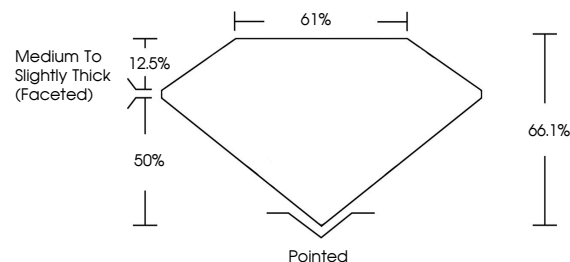

PROPORTIONS