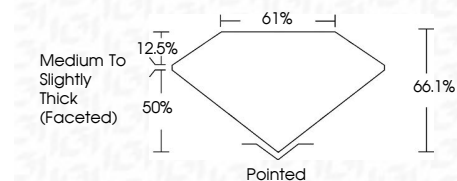

**ELECTRONIC COPY**

Report verification at [igi.org](http://igi.org)

May 18, 2026

IGI Report Number

Description **LABORATORY GROWN DIAMOND**

Shape and Cutting Style **CUSHION MODIFIED BRILLIANT**

Measurements **11.35 X 7.37 X 4.87 MM**

**GRADING RESULTS**

Carat Weight **3.37 CARATS**

Color Grade **E**

Clarity Grade **VVS 2**

**ADDITIONAL GRADING INFORMATION**

Polish **EXCELLENT**

Symmetry **EXCELLENT**

Fluorescence **NONE**

Inscription(s)

Comments: This Laboratory Grown Diamond was created by Chemical Vapor Deposition (CVD) growth process. Type IIa

May 18, 2026	IGI Report No	<b>CUSHION MODIFIED BRILLIANT</b>
11.35 X 7.37 X 4.87 MM	Carat Weight	<b>3.37 CARATS</b>
	Color Grade	<b>E</b>
	Clarity Grade	<b>VVS 2</b>
	Table	<b>66.1%</b>
	Depth	<b>61%</b>
	Girdle	<b>Medium to Slightly Thick (Faceted)</b>
	Culet	<b>Pointed</b>
	Polish	<b>EXCELLENT</b>
	Symmetry	<b>EXCELLENT</b>
	Fluorescence	<b>NONE</b>
	Inscription(s)	

Measurements **11.35 X 7.37 X 4.87 MM**

**GRADING RESULTS**

Carat Weight **3.37 CARATS**

Color Grade **E**

Clarity Grade **VVS 2**

**ADDITIONAL GRADING INFORMATION**

Polish **EXCELLENT**

Symmetry **EXCELLENT**