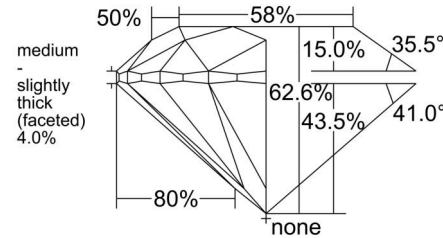

Verify this report at GIA.edu

GIA NATURAL DIAMOND GRADING REPORT

August 22, 2025
 GIA Report Number
 Shape and Cutting Style Round Brilliant
 Measurements 6.94 - 6.99 x 4.36 mm

GRADING RESULTS

Carat Weight 1.32 carat
 Color Grade I
 Clarity Grade VS2
 Cut Grade Excellent

ADDITIONAL GRADING INFORMATION

Polish Excellent
 Symmetry Excellent
 Fluorescence None

Inscription(s): GIA

Comments: A cloud is not shown. Pinpoints are not shown.

PROPORTIONS

Profile to actual proportions

CLARITY CHARACTERISTICS

KEY TO SYMBOLS*

- Crystal
- ~ Feather
- \\ Needle

* Red symbols denote internal characteristics (inclusions). Green or black symbols denote external characteristics (blemishes). Diagram is an approximate representation of the diamond, and symbols shown indicate type, position, and approximate size of clarity characteristics. All clarity characteristics may not be shown. Details of finish are not shown.