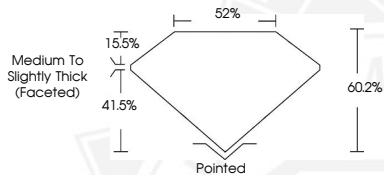

July 30, 2025

IGI Report Number
HEART BRILLIANT
NATURAL DIAMOND
4.79 X 5.60 X 3.37 MM

Carat Weight **0.52 CARAT**
Color Grade **I**
Clarity Grade **VS 2**
Cut Grade **VERY GOOD**
Polish **EXCELLENT**
Symmetry **VERY GOOD**
Fluorescence **NONE**
Inscription(s)

July 30, 2025

IGI Report Number
HEART BRILLIANT
NATURAL DIAMOND
4.79 X 5.60 X 3.37 MM

Carat Weight **0.52 CARAT**
Color Grade **I**
Clarity Grade **VS 2**
Cut Grade **VERY GOOD**
Polish **EXCELLENT**
Symmetry **VERY GOOD**
Fluorescence **NONE**
Inscription(s)